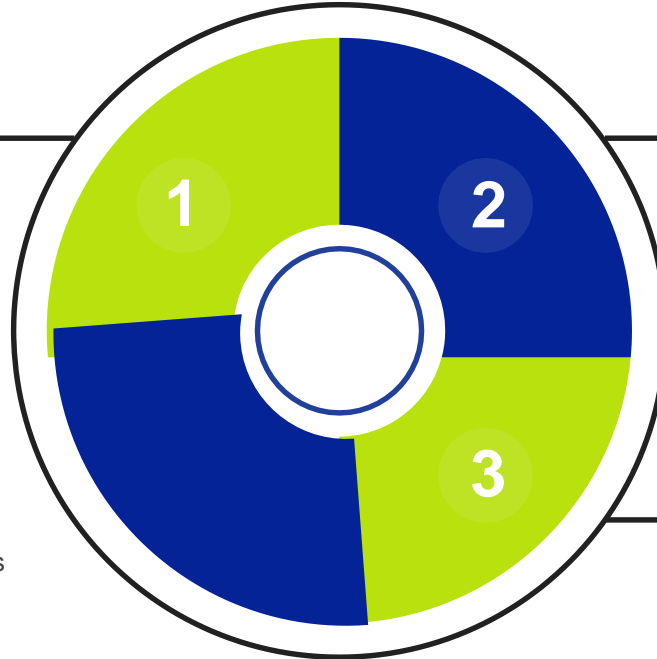

Build value through innovation and customer centric approach.

4

GOAL

To provide efficient, cost effective and safe transport services.

SERVICES

Employee Transportation

Pick up and drop ups of the employees from home to office and back with 100% complianced fleet ranging from small cars to upto buses backed with technology which is cost effective and eco friendly.